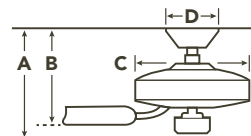

**METAL CAPS**

Includes a metal fixture cap for non-light use.

**COORDINATING LIGHTING**

To see the complete Maclain Collection visit [Kichler.com](http://Kichler.com).

**BLADE SPECS**

Blade Finish & Part Number (Side 1)	Fan Finish (Reversible)
Weathered White Walnut FB300027 AP	AP Antique Pewter
Medium Oak FB300027 BSS	BSS Brushed Stainless Steel
Cherry FB300027 NBR	NBR Natural Brass
Walnut FB300027 OBB	OBB Oil Brushed Bronze™

**HANGING MEASUREMENTS**

**WITH 4.50" DOWNROD**

Fixture Drop (from ceiling)	Blade Drop (from ceiling)	Housing (width)	Ceiling Canopy (width)
A: 16.25"	B: 13.25"	C: 6.75"	D: 5.75"

**AIR PERFORMANCE**

AIRFLOW Cubic Ft. Per Minute on High	POWER USAGE Watts on High (Excludes Lights)	AIRFLOW EFFICIENCY Cubic Ft. Per Minute Per Watt
4388	50	87